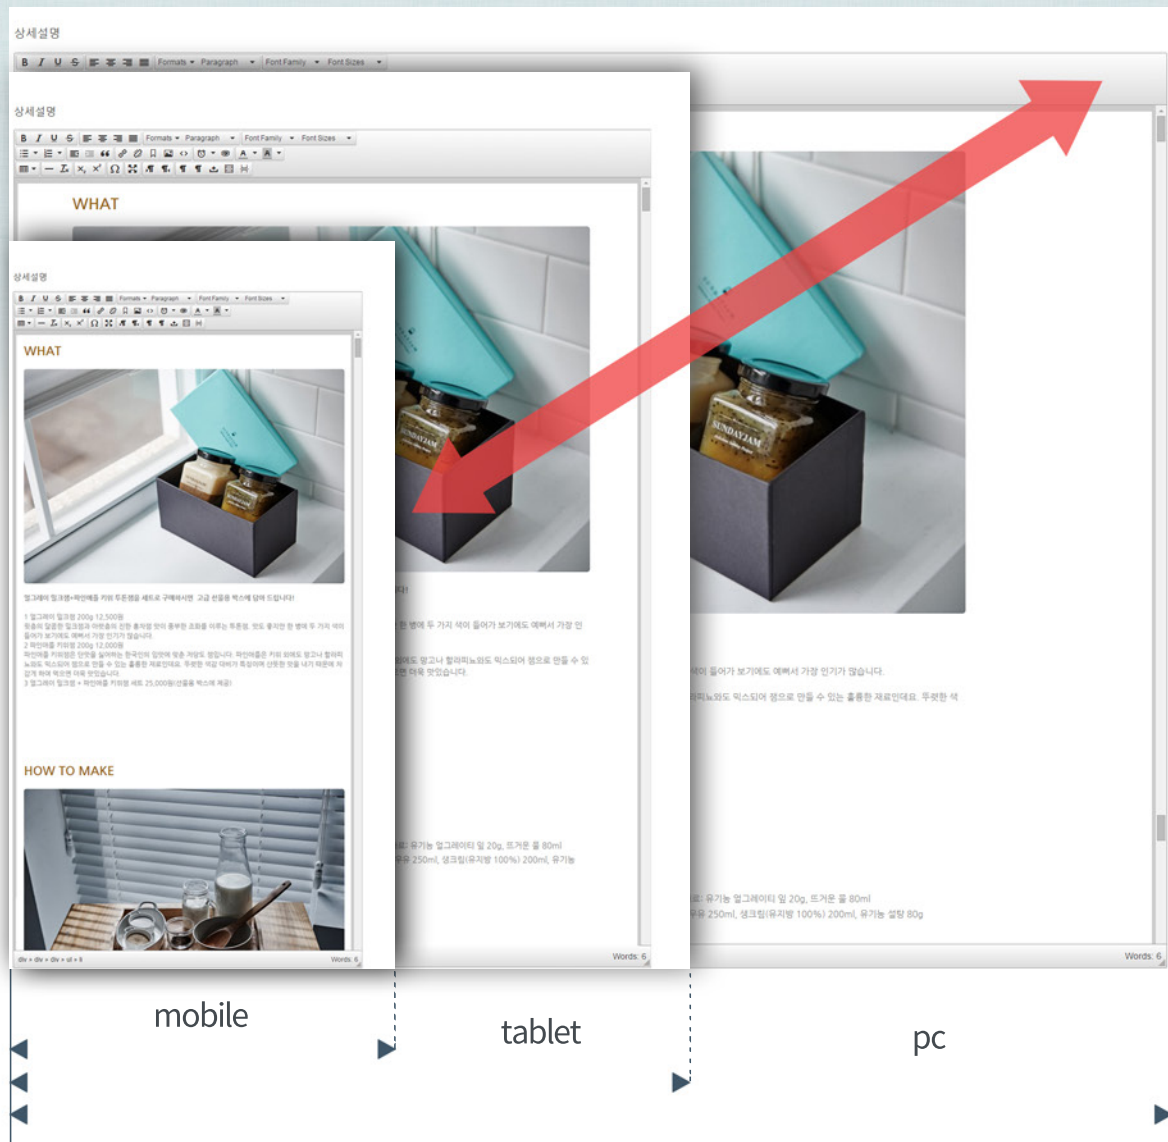

Responsive Editing

KOISM EDITOR SERVICE

KOISM editor service is responsive editing that can change pleasantly according to all of devices like PC, Tablet, Mobile, etc. This editor has efficiency that can be used anytime and focuses on usability.